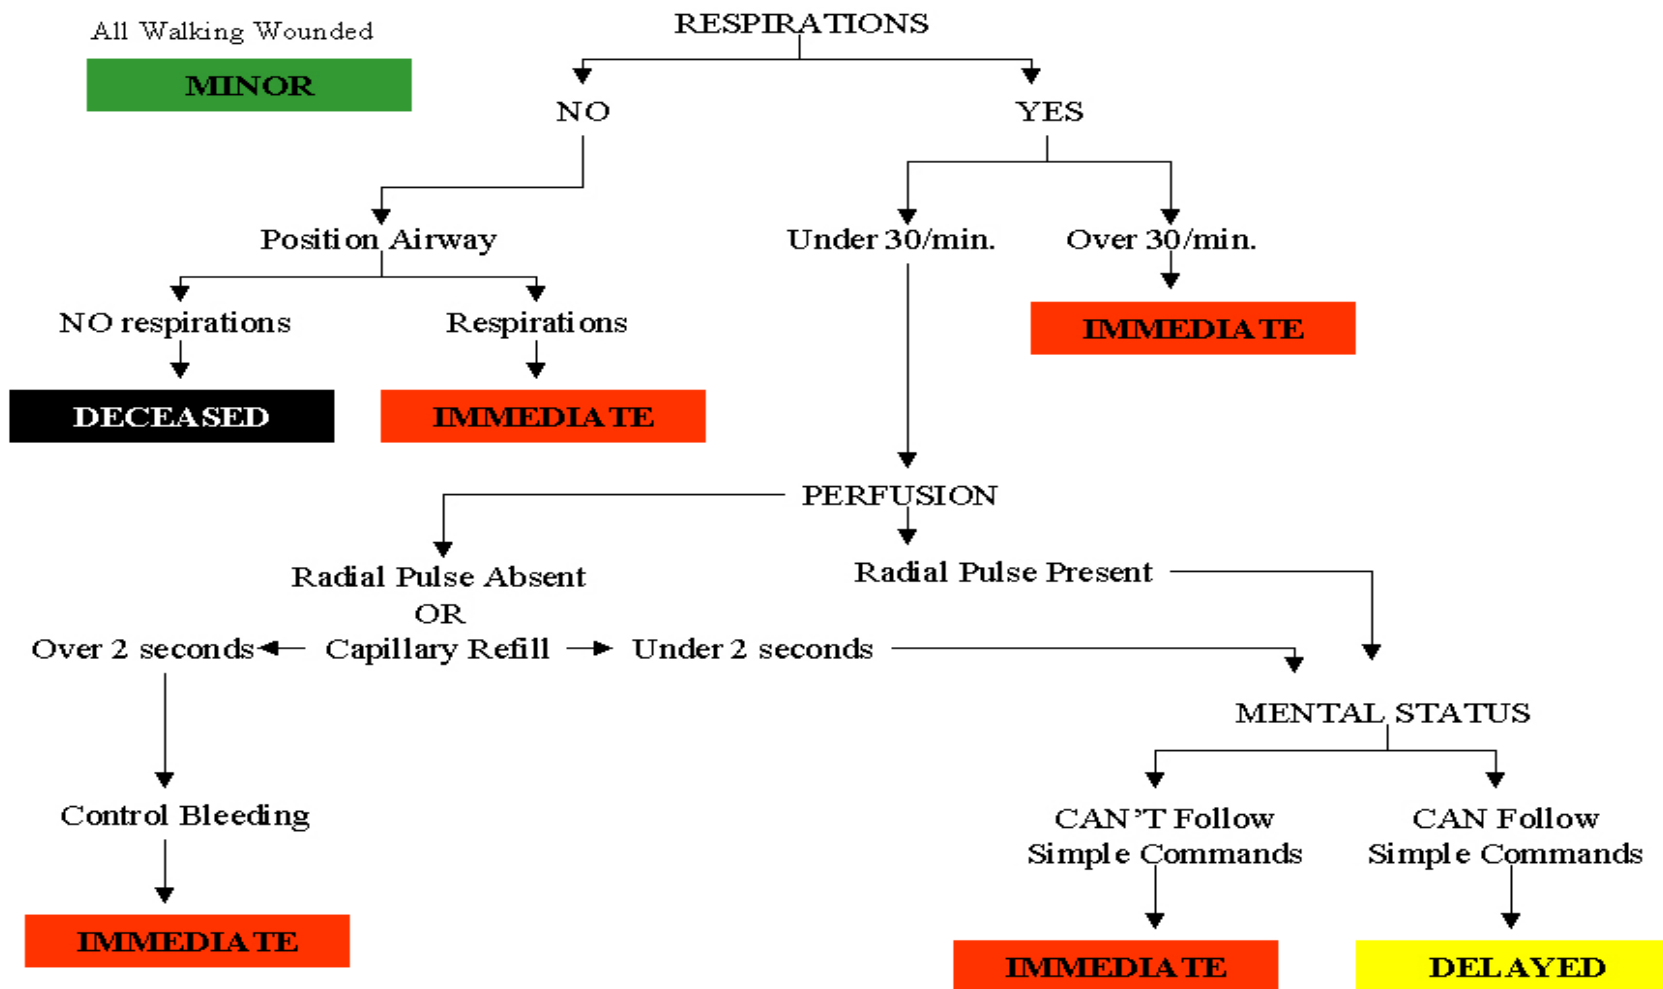

*IT IS A  
DIFFERENT  
BEAST?*

*ORLANDO  
49 DEAD  
58 INJURED-  
CRITICALLY*

*LAS VEGAS*  
*58 DEAD*  
*851 INJURED*

*TAGS?  
START  
TRIAGE?*

*Audience  
POLL*

**REAL CONVERSATIONS  
GENUINE RELATIONSHIPS  
STRONGER COMMUNITIES**

---

*REALISTIC PLANS*

---