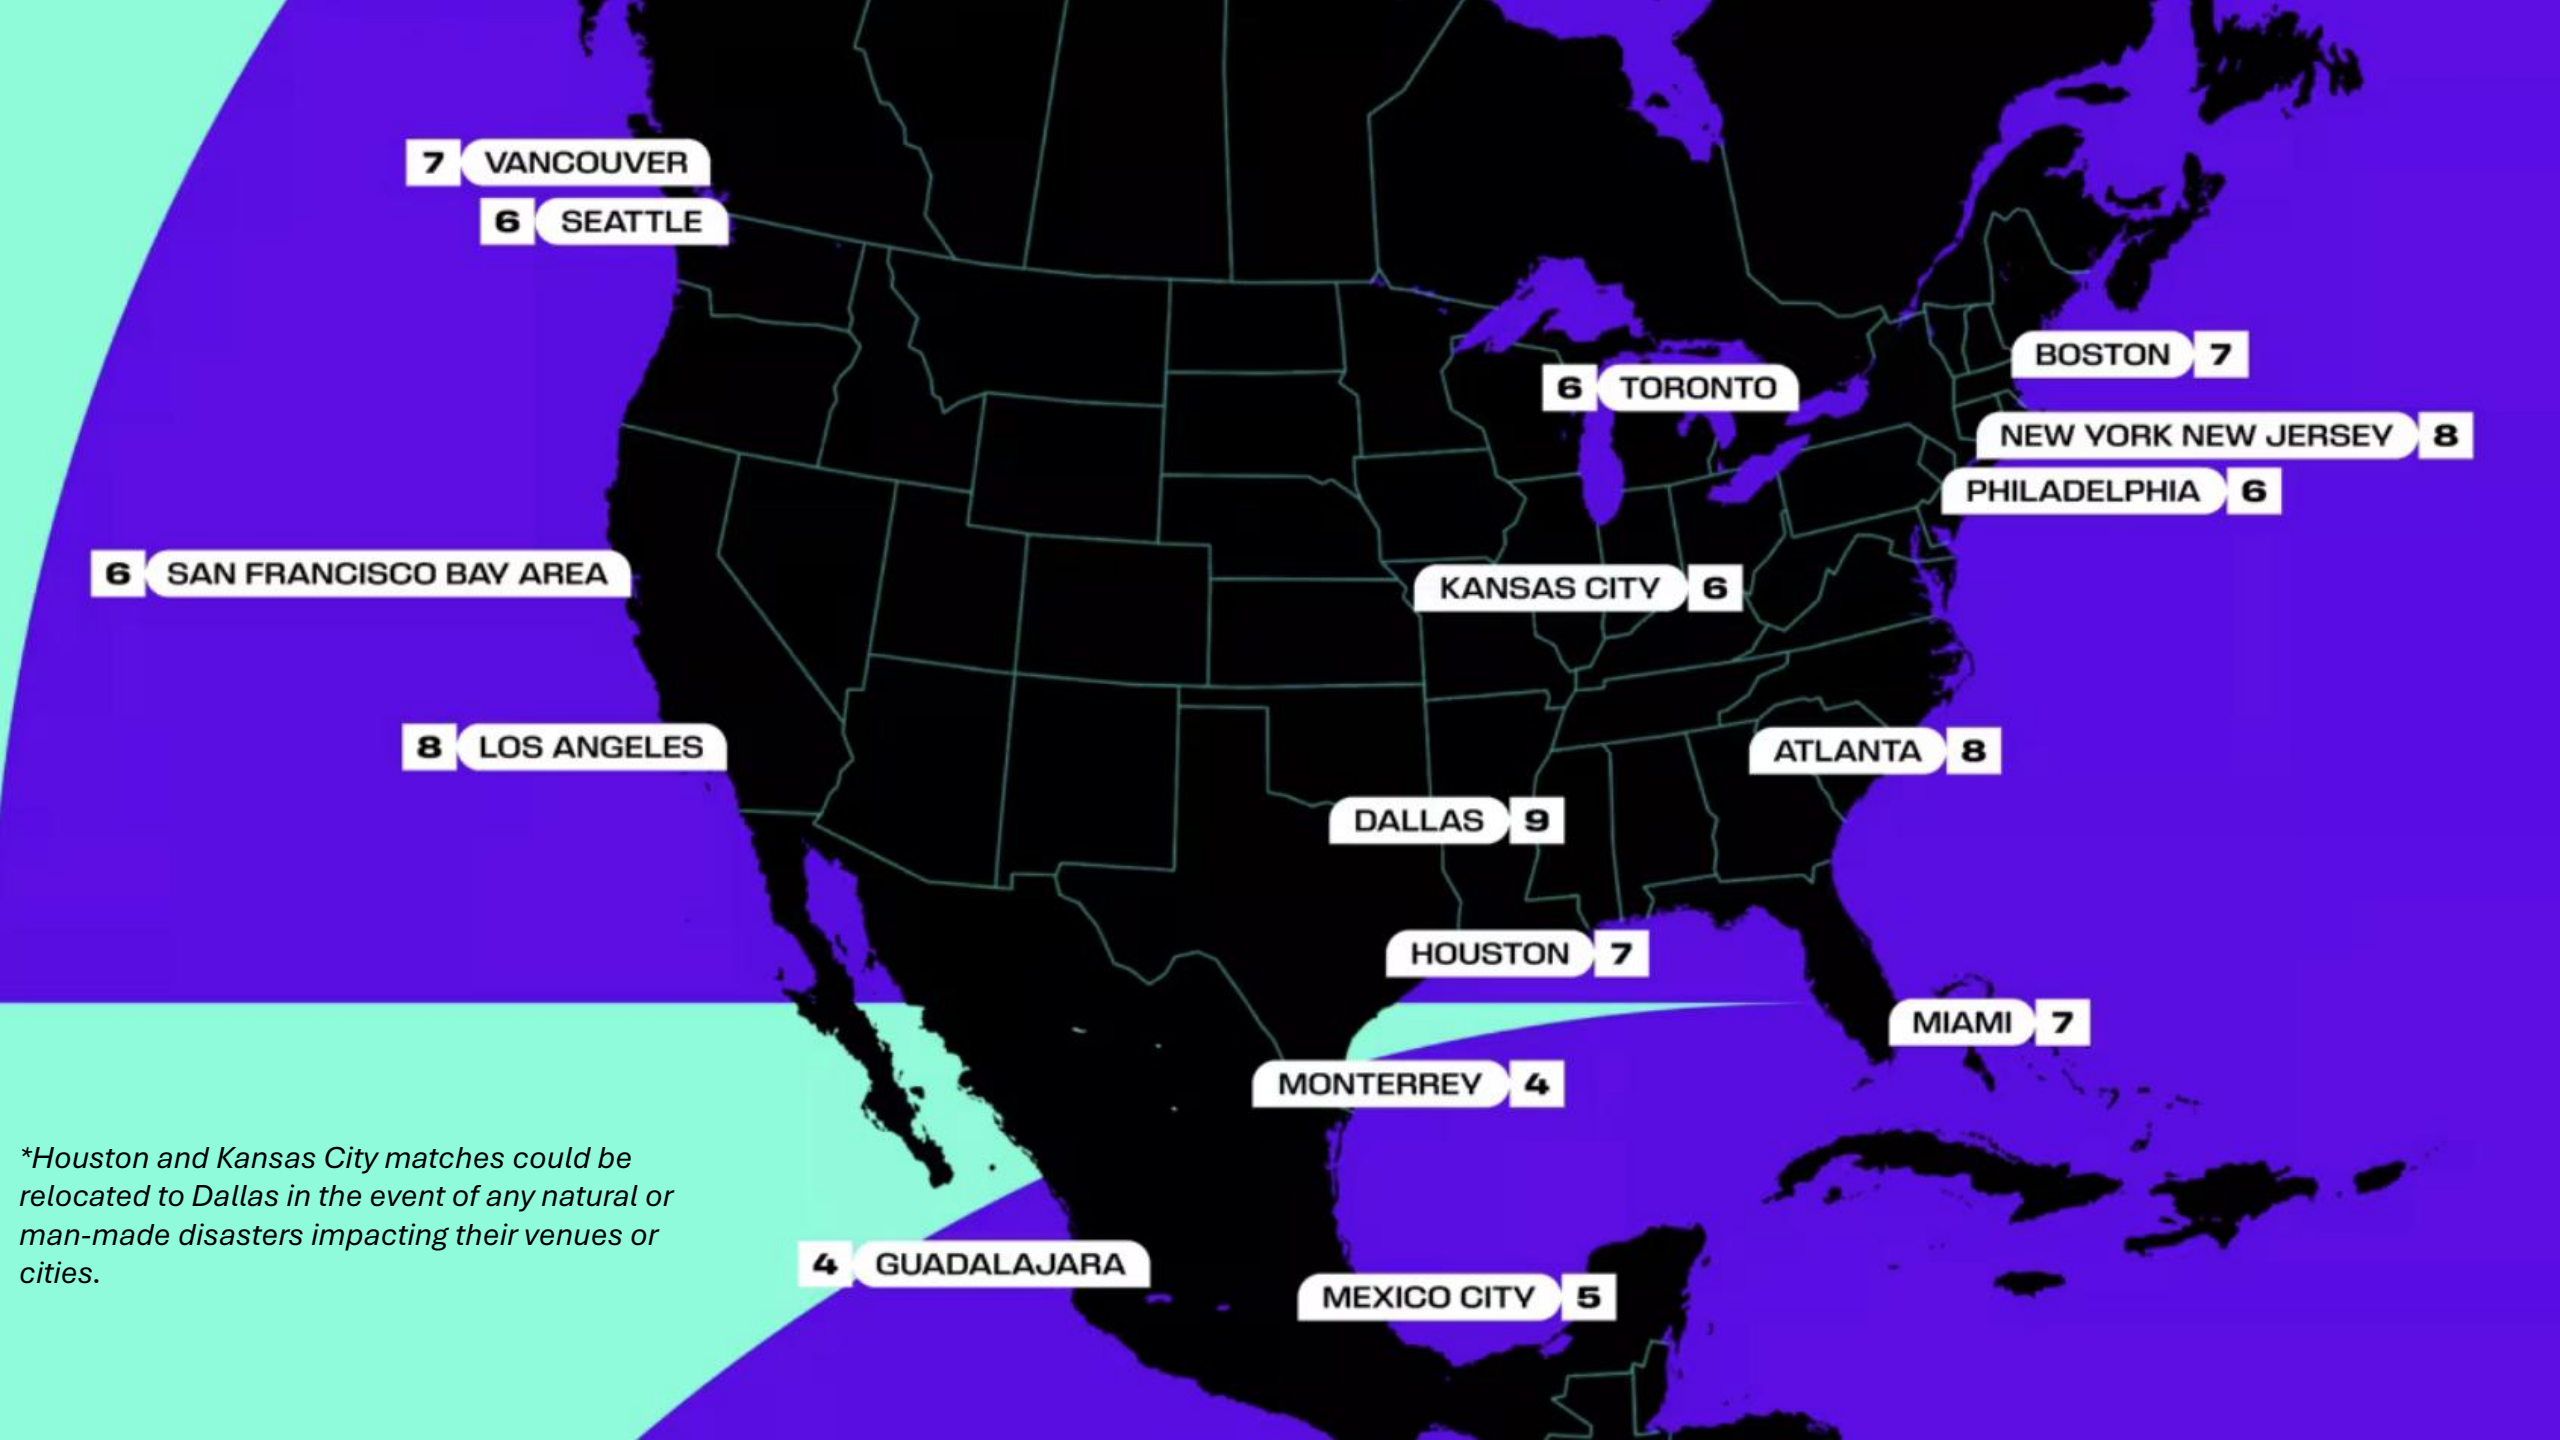

# FIFA World Cup 2026 Countdown

07 : 06 : 05 : 00

Days

Hours

Minutes

Seconds

Opening match: Jun 11, 2026 • 3:00 PM ET

**7** VANCOUVER

**6** SEATTLE

**6** TORONTO

**7** BOSTON

**8** NEW YORK NEW JERSEY

**6** PHILADELPHIA

**6** SAN FRANCISCO BAY AREA

**6** KANSAS CITY

**8** LOS ANGELES

**8** ATLANTA

**9** DALLAS

**7** HOUSTON

**7** MIAMI

**4** MONTERREY

**4** GUADALAJARA

**5** MEXICO CITY

*\*Houston and Kansas City matches could be relocated to Dallas in the event of any natural or man-made disasters impacting their venues or cities.*