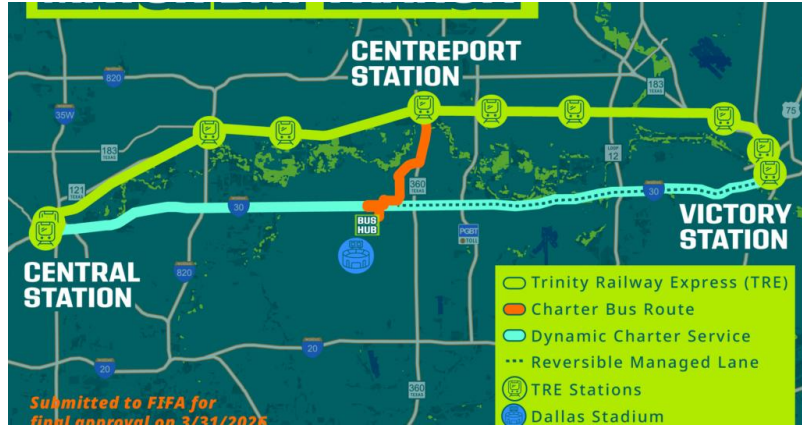

# INTERNATIONAL BROADCAST CENTER

WELCOME TO THE GREATEST STAGE

Patient Surge & MCI

# Crowd Migration & Control

POWERADE  
HYDRATION  
BREAK

POWERADE  
HYDRATION  
BREAK

88° F | CC | 4:36 PM

FIFA CLUB WORLD CUP 2025™

SUPER BOWL VII | 1972 PERFECT SEASON TEAM 17-0 | SUPER BOWL VIII

FIFA CLUB WORLD CUP 2025™